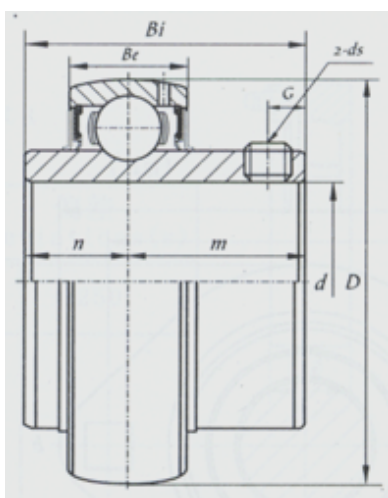

Insert Bearing

UC200 Series-UCW203

Bearing No.	UCW203
d	
(mm)	17
(in.)	
Dimensions [mm]	
D	40
Bi	27.4
Be	14
n	11.5
m	15.9
G	4
ds	M5x0.8

HEBEI HUANSHENG BEARING CO., LTD-Tel:+86-0319-8541203-Email:hbhs@hbhsbearing.com-
www.hbhsbearing.com