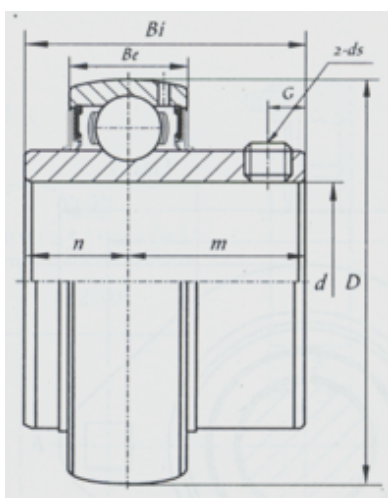

Insert Bearing

UC200 Series-UCW202

Bearing No.	UCW202
d	
(mm)	15
(in.)	
Dimensions [mm]	
D	40
Bi	27.4
Be	14
n	11.5
m	15.9
G	4
ds	M5x0.8

HEBEI HUANSHENG BEARING CO., LTD-Tel:+86-0319-8541203-Email:hbhs@hbhsbearing.com-
www.hbhsbearing.com