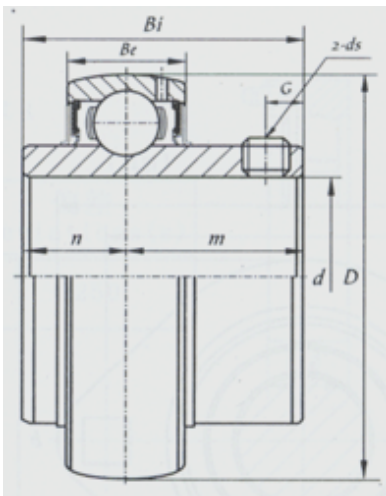

Insert Bearing

UC200 Series-UCW201

Bearing No.	UCW201
d	
(mm)	12
(in.)	
Dimensions [mm]	
D	40
Bi	27.4
Be	14
n	11.5
m	15.9
G	4
ds	M5x0.8

HEBEI HUANSHENG BEARING CO., LTD-Tel:+86-0319-8541203-Email:hbhs@hbhsbearing.com-
www.hbhsbearing.com