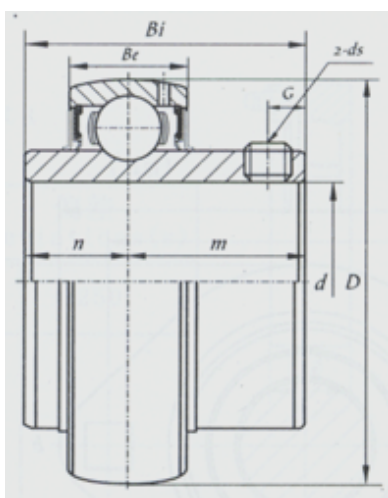

Insert Bearing

UC200 Series-UC215-48

Bearing No.	UC215-48
d	
(mm)	76.2
(in.)	3
Dimensions [mm]	
D	130
Bi	77.8
Be	30
n	33.3
m	44.5
G	12
ds	7/16-20UNF

HEBEI HUANSHENG BEARING CO., LTD-Tel:+86-0319-8541203-Email:hbhs@hbhsbearing.com-
www.hbhsbearing.com