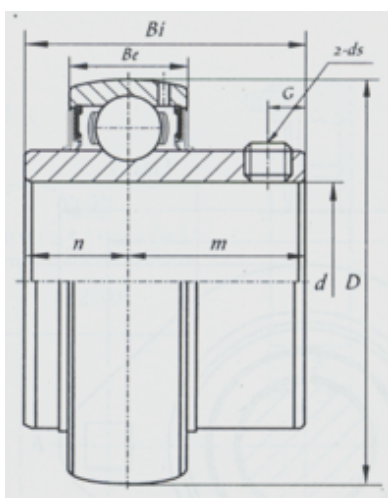

Insert Bearing

UC200 Series-UC208

| | |
|-----------------|--------------|
| Bearing No. | UC208 |
| d | |
| (mm) | 40 |
| (in.) | |
| Dimensions [mm] | |
| D | 80 |
| Bi | 49.2 |
| Be | 21 |
| n | 19 |
| m | 30.2 |
| G | 8 |
| ds | M8x1.0 |