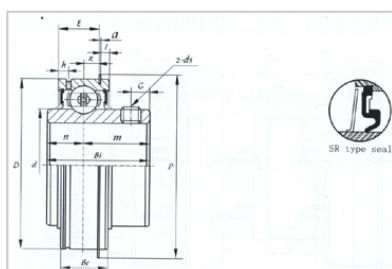

Insert Bearing

SER Series-SER209-26

| | |
|-----------------|------------------|
| Bearing No. | SER209-26 |
| d | |
| (mm) | 41.275 |
| (in.) | 1 5/8 |
| Dimensions [mm] | |
| D | 85 |
| Bi | 49.2 |
| Be | 27.8 |
| n | 19 |
| j | 3.18 |
| a | 1.65 |
| h | 6.4 |
| P | 91.6 |
| G | 8 |
| ds | 5/16-24UNF |