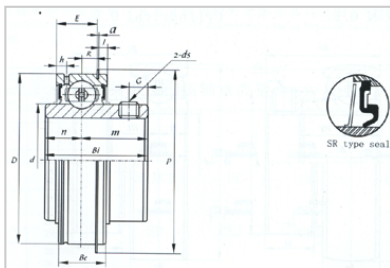

Insert Bearing

SER Series-**SER208-25**

|                 |                  |
|-----------------|------------------|
| Bearing No.     | <b>SER208-25</b> |
| d               |                  |
| (mm)            | 39.688           |
| (in.)           | 1 9/16           |
| Dimensions [mm] |                  |
| D               | 80               |
| Bi              | 49.2             |
| Be              | 27.8             |
| n               | 19               |
| j               | 3.18             |
| a               | 1.65             |
| h               | 6.4              |
| P               | 86.6             |
| G               | <b>8</b>         |
| ds              | 5/16-24UNF       |