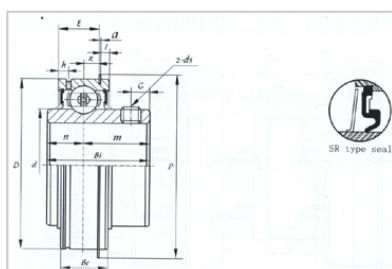

Insert Bearing

SER Series-SER203

| | |
|-----------------|---------------|
| Bearing No. | SER203 |
| d | |
| (mm) | 17 |
| (in.) | |
| Dimensions [mm] | |
| D | 47 |
| Bi | 31 |
| Be | 15.9 |
| n | 12.7 |
| j | 2.38 |
| a | 1.07 |
| h | 4 |
| P | 52.7 |
| G | 5 |
| ds | M6x1 |