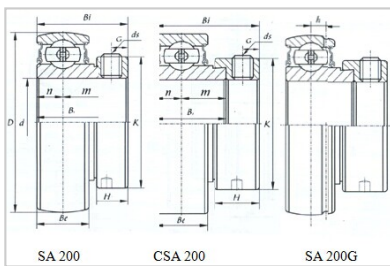

Insert Bearing

SA Series-**SA208-25**

Bearing No.	SA208-25
d	
(mm)	39.688
(in.)	1 9/16
Dimensions [mm]	
D	80
Bi	43.7
Be	18
B1	30.2
n	11
K	60.3
H	18.3
G	6.5
ds	5/16-24UNF

HEBEI HUANSHENG BEARING CO., LTD-Tel:+86-0319-8541203-Email:hbhs@hbhsbearing.com-
www.hbhsbearing.com