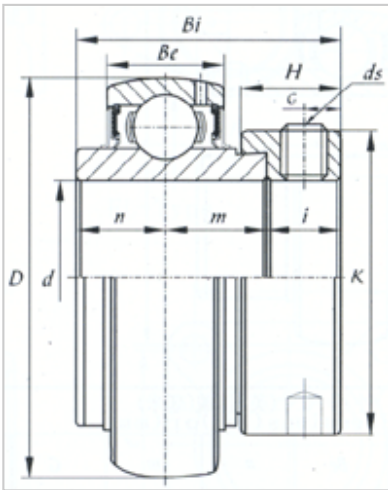

Insert Bearing

NA Series-NA215

| | |
|------------------------|--------------|
| Bearing No. | NA215 |
| d | |
| (mm) | 75 |
| (in.) | |
| Dimensions [mm] | |
| D | 130 |
| Be | 30 |
| Bi | 92.1 |
| B1 | 75 |
| n | 37.3 |
| K | 102 |
| H | 23.5 |
| G | 8.5 |
| ds | M10x1.25 |
| Basic Load Rating (kN) | |
| Dynamic | 6600 |
| Static | 4950 |