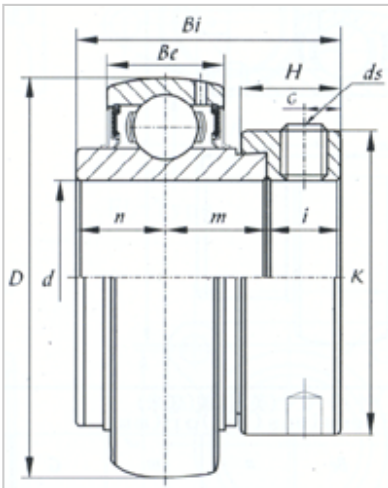

Insert Bearing

NA Series-NA215-48

Bearing No.	NA215-48
d	
(mm)	76.2
(in.)	3
Dimensions [mm]	
D	130
Be	30
Bi	92.1
B1	75
n	37.3
K	102
H	23.5
G	8.5
ds	3/8-24UNF
Basic Load Rating (kN)	
Dynamic	6600
Static	4950