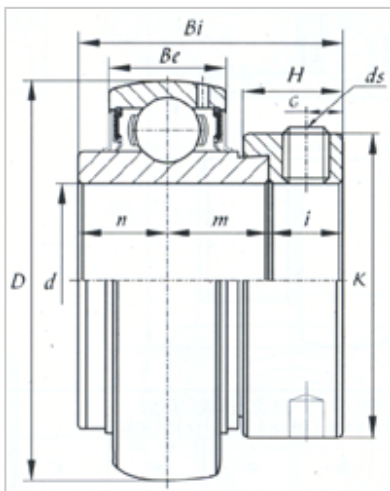

Insert Bearing

NA Series-NA215-47

Bearing No.	NA215-47
d	
(mm)	74.613
(in.)	2 15/16
Dimensions [mm]	
D	130
Be	30
Bi	92.1
B1	75
n	37.3
K	102
H	23.5
G	8.5
ds	3/8-24UNF
Basic Load Rating (kN)	
Dynamic	6600
Static	4950