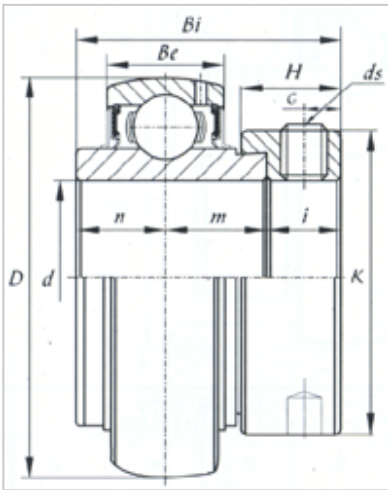

Insert Bearing

NA Series-NA215-47

Bearing No.	NA215-47
d	
(mm)	74.613
(in.)	2 15/16
Dimensions [mm]	
D	130
Be	30
Bi	92.1
B1	75
n	37.3
K	102
H	23.5
G	8.5
ds	3/8-24UNF
Basic Load Rating (kN)	
Dynamic	6600
Static	4950