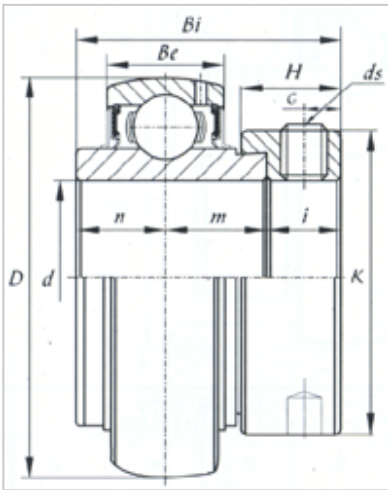

Insert Bearing

NA Series-NA213-40

Bearing No.	NA213-40
d	
(mm)	63.5
(in.)	2 1/2
Dimensions [mm]	
D	120
Be	28
Bi	85.7
B1	68.6
n	34.1
K	86
H	23.5
G	8.5
ds	3/8-24UNF
Basic Load Rating (kN)	
Dynamic	5700
Static	4000