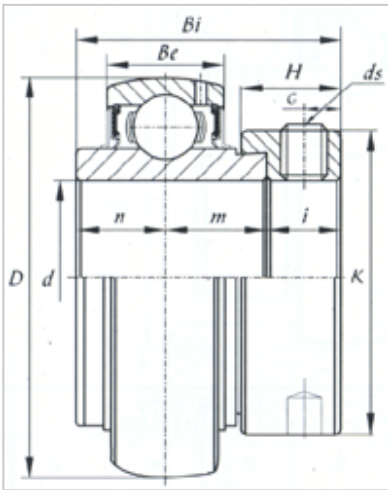

Insert Bearing

NA Series-NA212-39

Bearing No.	NA212-39
d	
(mm)	61.913
(in.)	2 7/16
Dimensions [mm]	
D	110
Be	27
Bi	77.8
B1	62
n	31
K	84.2
H	22.3
G	8
ds	3/8-24UNF
Basic Load Rating (kN)	
Dynamic	4750
Static	3250