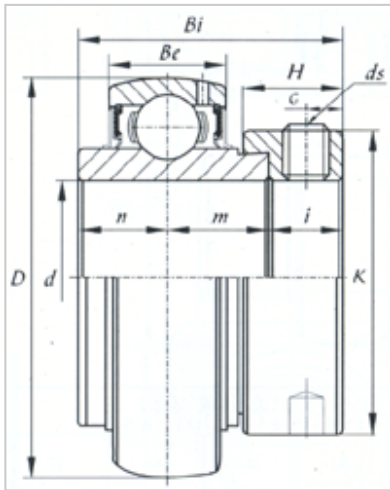

Insert Bearing

NA Series-**NA211**

|                        |              |
|------------------------|--------------|
| Bearing No.            | <b>NA211</b> |
| d                      |              |
| (mm)                   | 55           |
| (in.)                  |              |
| Dimensions [mm]        |              |
| D                      | 100          |
| Be                     | 25           |
| Bi                     | 71.4         |
| B1                     | 55.6         |
| n                      | 27.8         |
| K                      | 76.2         |
| H                      | 20.7         |
| G                      | 8            |
| ds                     | M10x1.25     |
| Basic Load Rating (kN) |              |
| Dynamic                | 4350         |
| Static                 | 2900         |