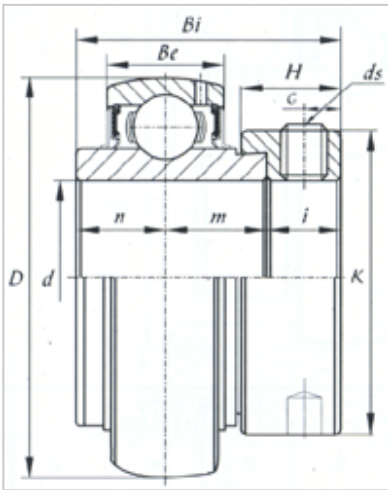

Insert Bearing

NA Series-NA211-35

Bearing No.	<b>NA211-35</b>
d	
(mm)	55.563
(in.)	2 3/16
Dimensions [mm]	
D	100
Be	25
Bi	71.4
B1	55.6
n	27.8
K	76.2
H	20.7
G	8
ds	3/8-24UNF
Basic Load Rating (kN)	
Dynamic	4350
Static	2900