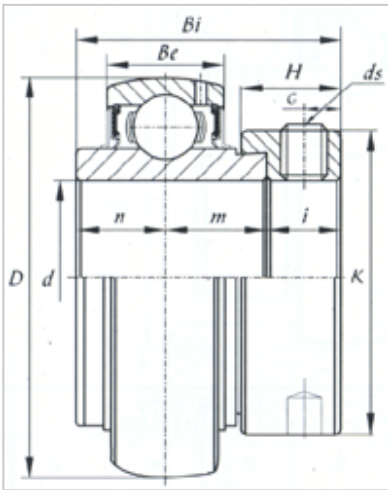

Insert Bearing

NA Series-NA211-32

Bearing No.	NA211-32
d	
(mm)	50.8
(in.)	2
Dimensions [mm]	
D	100
Be	25
Bi	71.4
B1	55.6
n	27.8
K	76.2
H	20.7
G	8
ds	3/8-24UNF
Basic Load Rating (kN)	
Dynamic	4350
Static	2900