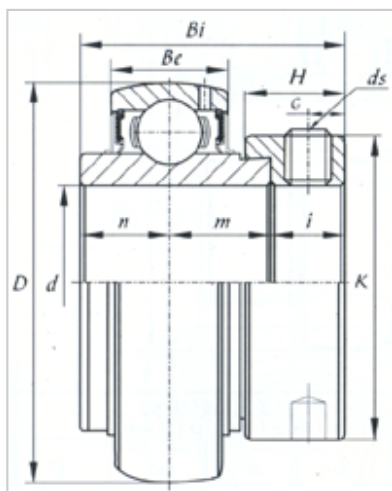

Insert Bearing

NA Series-**NA210**

Bearing No.	NA210
d	
(mm)	50
(in.)	
Dimensions [mm]	
D	90
Be	24
Bi	62.7
B1	49.2
n	24.6
K	69.9
H	18.3
G	6.5
ds	M8x1
Basic Load Rating (kN)	
Dynamic	3500
Static	2300

HEBEI HUANSHENG BEARING CO., LTD-Tel:+86-0319-8541203-Email:hbhs@hbhsbearing.com-
www.hbhsbearing.com