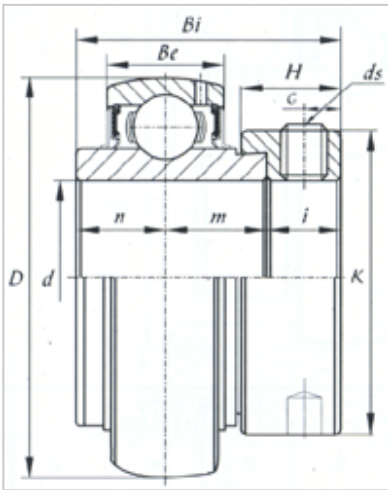

Insert Bearing

NA Series-**NA210-31**

Bearing No.	<b>NA210-31</b>
d	
(mm)	49.213
(in.)	1 15/16
Dimensions [mm]	
D	90
Be	24
Bi	62.7
B1	49.2
n	24.6
K	69.9
H	18.3
G	6.5
ds	5/16-24UNF
Basic Load Rating (kN)	
Dynamic	3500
Static	2300