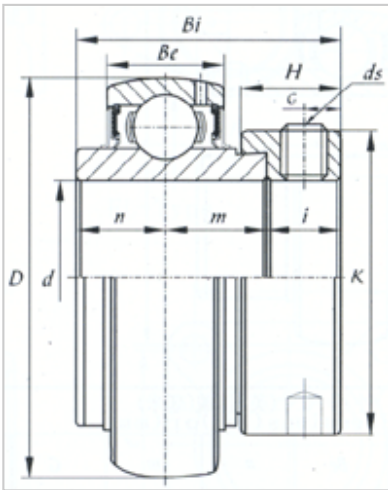

Insert Bearing

NA Series-NA209-26

Bearing No.	NA209-26
d	
(mm)	41.275
(in.)	1 5/8
Dimensions [mm]	
D	85
Be	22
Bi	56.3
B1	42.8
n	21.4
K	63.5
H	18.3
G	6.5
ds	5/16-24UNF
Basic Load Rating (kN)	
Dynamic	3180
Static	2050