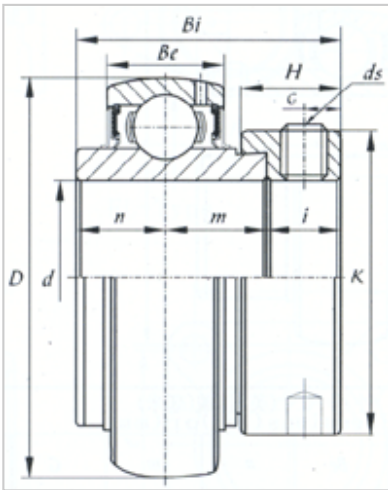

Insert Bearing

NA Series-NA208

Bearing No.	NA208
d	
(mm)	40
(in.)	
Dimensions [mm]	
D	80
Be	21
Bi	56.3
B1	42.8
n	21.4
K	60.3
H	18.3
G	6.5
ds	M8x1
Basic Load Rating (kN)	
Dynamic	2950
Static	1800

HEBEI HUANSHENG BEARING CO., LTD-Tel:+86-0319-8541203-Email:hbhs@hbhsbearing.com-
www.hbhsbearing.com