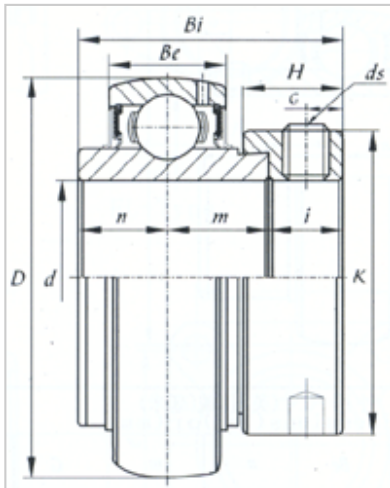

Insert Bearing

NA Series-NA208-25

Bearing No.	NA208-25
d	
(mm)	39.688
(in.)	1 9/16
Dimensions [mm]	
D	80
Be	21
Bi	56.3
B1	42.8
n	21.4
K	60.3
H	18.3
G	6.5
ds	5/16-24UNF
Basic Load Rating (kN)	
Dynamic	2950
Static	1800