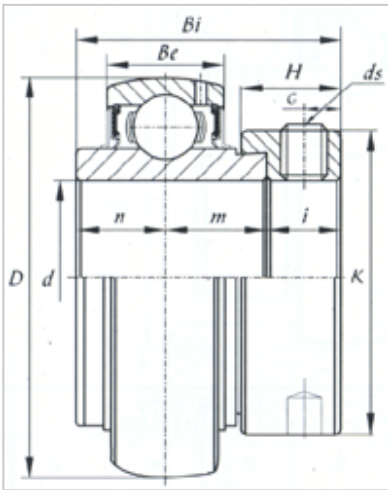

Insert Bearing

NA Series-NA207-22

Bearing No.	NA207-22
d	
(mm)	34.925
(in.)	1 3/8
Dimensions [mm]	
D	72
Be	20
Bi	51.1
B1	37.6
n	18.8
K	55.6
H	17.5
G	6.5
ds	5/16-24UNF
Basic Load Rating (kN)	
Dynamic	2550
Static	1500