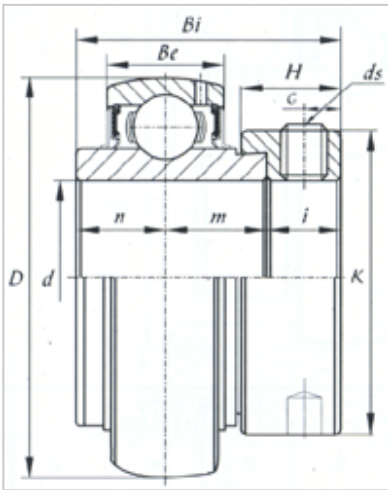

Insert Bearing

NA Series-NA205

Bearing No.	NA205
d	
(mm)	25
(in.)	
Dimensions [mm]	
D	52
Be	17
Bi	44.4
B1	35
n	17.5
K	38.1
H	13.5
G	5
ds	M6x1
Basic Load Rating (kN)	
Dynamic	1400
Static	750

HEBEI HUANSHENG BEARING CO., LTD-Tel:+86-0319-8541203-Email:hbhs@hbhsbearing.com-
www.hbhsbearing.com