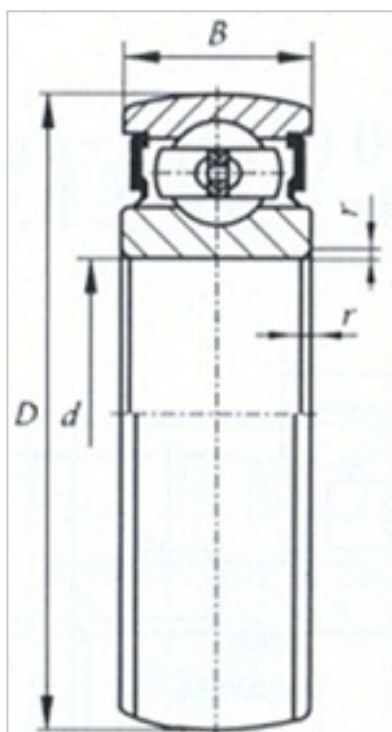

Insert Bearing

CS Series-**CS305**

| | |
|-------------------------|--------------|
| Bearing Designation | CS305 |
| Dimension [mm] | |
| d | 25 |
| D | 62 |
| C | 17 |
| B | 17 |
| r min | 1.1 |
| Basic load ratings (kN) | |
| Cr | 2250 |
| Cor | 1150 |