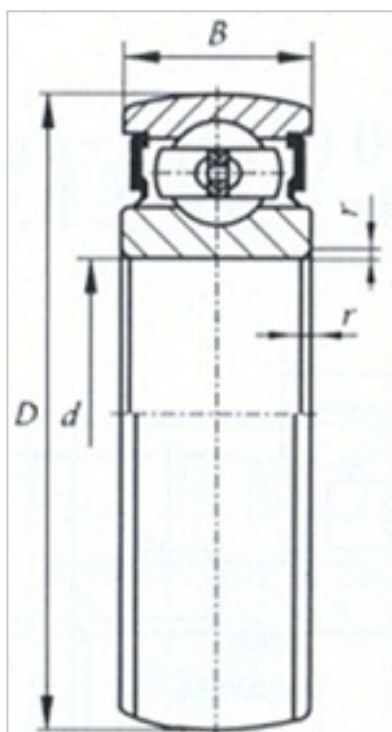

Insert Bearing

CS Series-**CS209**

Bearing Designation	<b>CS209</b>
Dimension [mm]	
d	45
D	85
C	19
B	19
r min	1.1
Basic load ratings (kN)	
Cr	3150
Cor	2080

HEBEI HUANSHENG BEARING CO., LTD-Tel:+86-0319-8541203-Email:hbhs@hbhsbearing.com-  
www.hbhsbearing.com