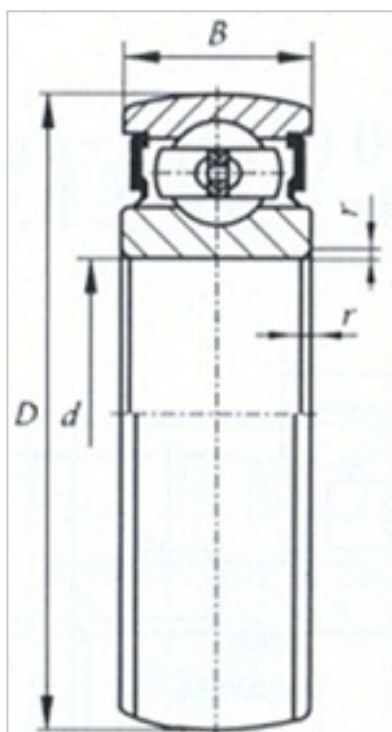

Insert Bearing

CS Series-**CS208**

Bearing Designation	CS208
Dimension [mm]	
d	40
D	80
C	18
B	18
r min	1.1
Basic load ratings (kN)	
Cr	2950
Cor	1800

HEBEI HUANSHENG BEARING CO., LTD-Tel:+86-0319-8541203-Email:hbhs@hbhsbearing.com-
www.hbhsbearing.com