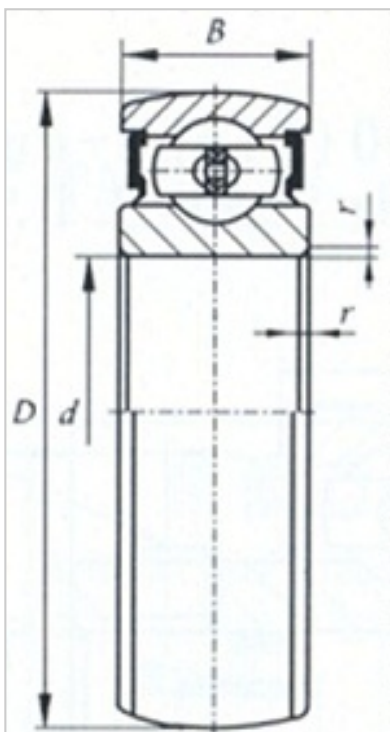

Insert Bearing

CS Series-**CS207**

Bearing Designation	CS207
Dimension [mm]	
d	35
D	72
C	17
B	17
r min	1.1
Basic load ratings (kN)	
Cr	2550
Cor	1500

HEBEI HUANSHENG BEARING CO., LTD-Tel:+86-0319-8541203-Email:hbhs@hbhsbearing.com-
www.hbhsbearing.com