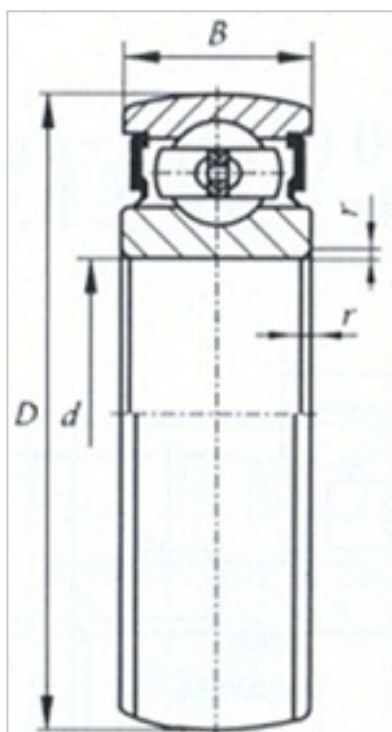

Insert Bearing

CS Series-**CS207**

Bearing Designation	<b>CS207</b>
Dimension [mm]	
d	35
D	72
C	17
B	17
r min	1.1
Basic load ratings (kN)	
Cr	2550
Cor	1500

HEBEI HUANSHENG BEARING CO., LTD-Tel:+86-0319-8541203-Email:hbhs@hbhsbearing.com-  
www.hbhsbearing.com