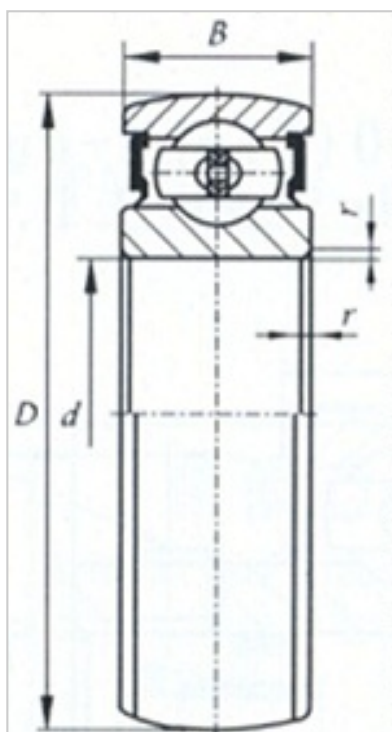

Insert Bearing

CS Series-**CS206**

Bearing Designation	<b>CS206</b>
Dimension [mm]	
d	30
D	62
C	16
B	16
r min	1
Basic load ratings (kN)	
Cr	1950
Cor	1150

HEBEI HUANSHENG BEARING CO., LTD-Tel:+86-0319-8541203-Email:hbhs@hbhsbearing.com-  
www.hbhsbearing.com