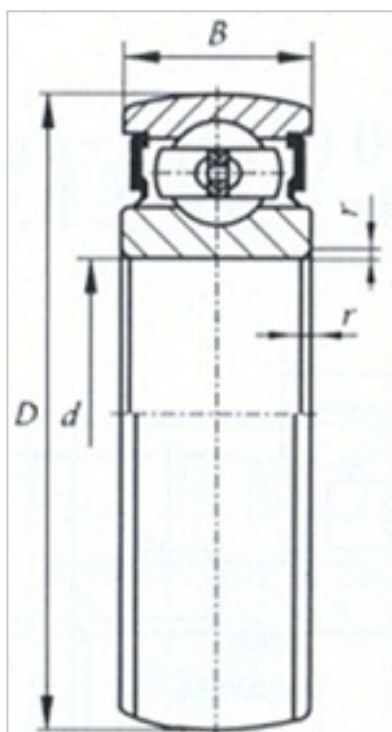

Insert Bearing

CS Series-**CS206**

Bearing Designation	CS206
Dimension [mm]	
d	30
D	62
C	16
B	16
r min	1
Basic load ratings (kN)	
Cr	1950
Cor	1150

HEBEI HUANSHENG BEARING CO., LTD-Tel:+86-0319-8541203-Email:hbhs@hbhsbearing.com-
www.hbhsbearing.com