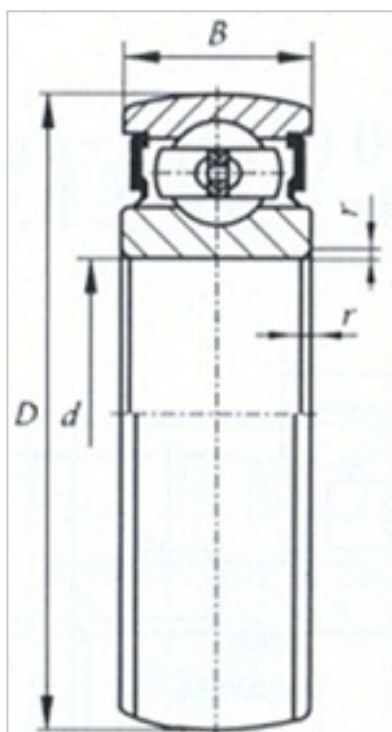

Insert Bearing

CS Series-**CS205**

Bearing Designation	CS205
Dimension [mm]	
d	25
D	52
C	15
B	15
r min	1
Basic load ratings (kN)	
Cr	1400
Cor	790

HEBEI HUANSHENG BEARING CO., LTD-Tel:+86-0319-8541203-Email:hbhs@hbhsbearing.com-
www.hbhsbearing.com