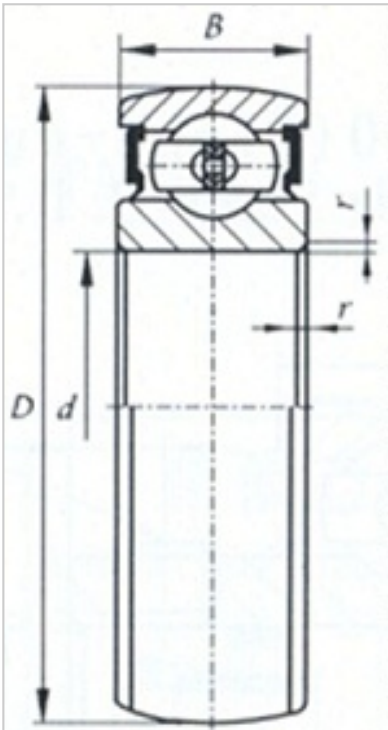

Insert Bearing

CS Series-**CS204**

Bearing Designation	CS204
Dimension [mm]	
d	20
D	47
C	14
B	14
r min	1
Basic load ratings (kN)	
Cr	1280
Cor	660

HEBEI HUANSHENG BEARING CO., LTD-Tel:+86-0319-8541203-Email:hbhs@hbhsbearing.com-
www.hbhsbearing.com