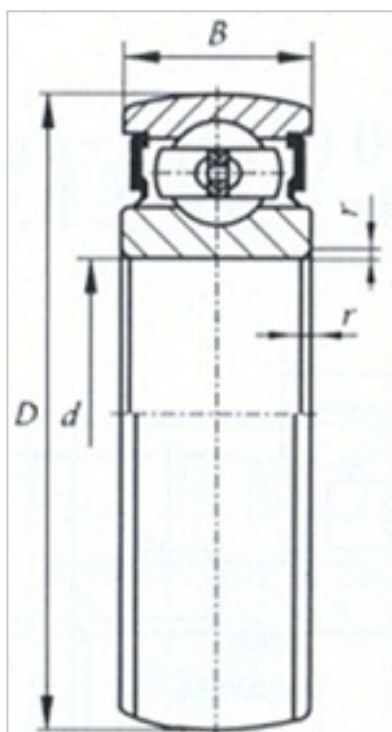

Insert Bearing

CS Series-**CS204**

Bearing Designation	CS204
Dimension [mm]	
d	20
D	47
C	14
B	14
r min	1
Basic load ratings (kN)	
Cr	1280
Cor	660

HEBEI HUANSHENG BEARING CO., LTD-Tel:+86-0319-8541203-Email:hbhs@hbhsbearing.com-
www.hbhsbearing.com