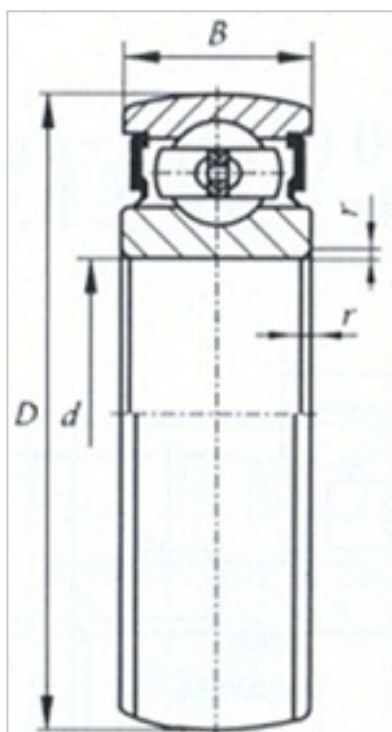

Insert Bearing

CS Series-**CS203**

Bearing Designation	CS203
Dimension [mm]	
d	17
D	40
C	12
B	12
r min	0.6
Basic load ratings (kN)	
Cr	960
Cor	480

HEBEI HUANSHENG BEARING CO., LTD-Tel:+86-0319-8541203-Email:hbhs@hbhsbearing.com-
www.hbhsbearing.com