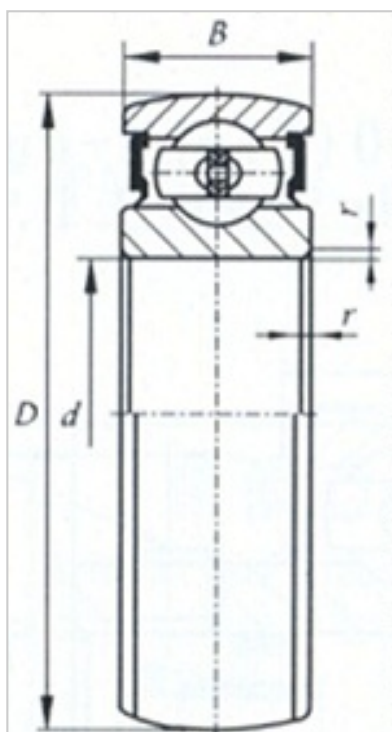

Insert Bearing

CS Series-**CS202**

Bearing Designation	CS202
Dimension [mm]	
d	15
D	35
C	11
B	11
r min	0.6
Basic load ratings (kN)	
Cr	760
Cor	370

HEBEI HUANSHENG BEARING CO., LTD-Tel:+86-0319-8541203-Email:hbhs@hbhsbearing.com-
www.hbhsbearing.com