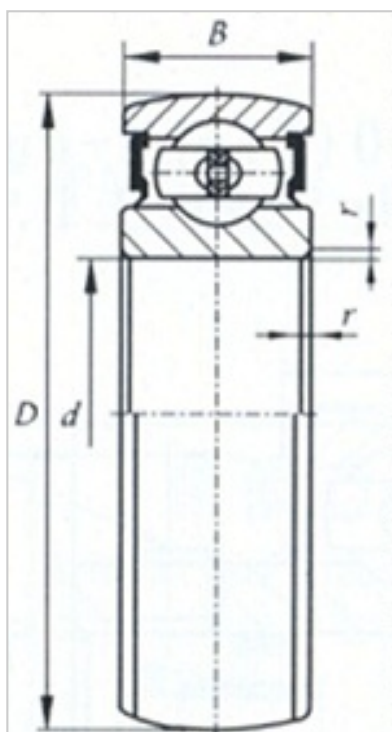

Insert Bearing

CS Series-**CS202**

Bearing Designation	<b>CS202</b>
Dimension [mm]	
d	15
D	35
C	11
B	11
r min	0.6
Basic load ratings (kN)	
Cr	760
Cor	370

HEBEI HUANSHENG BEARING CO., LTD-Tel:+86-0319-8541203-Email:hbhs@hbhsbearing.com-  
www.hbhsbearing.com