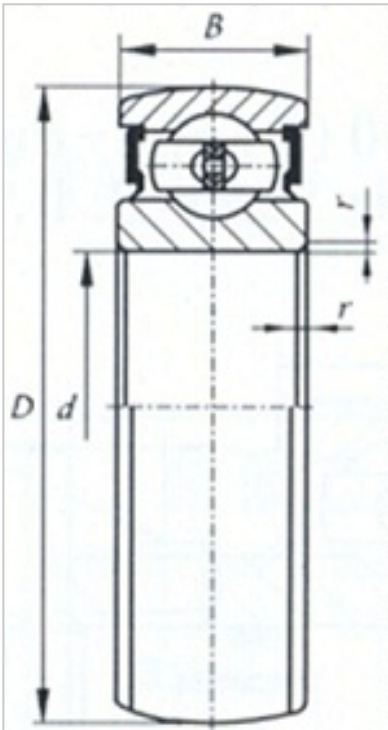

Insert Bearing

CS Series-**CS202**

Bearing Designation	CS202
Dimension [mm]	
d	15
D	35
C	11
B	11
r min	0.6
Basic load ratings (kN)	
Cr	760
Cor	370

HEBEI HUANSHENG BEARING CO., LTD-Tel:+86-0319-8541203-Email:hbhs@hbhsbearing.com-
www.hbhsbearing.com