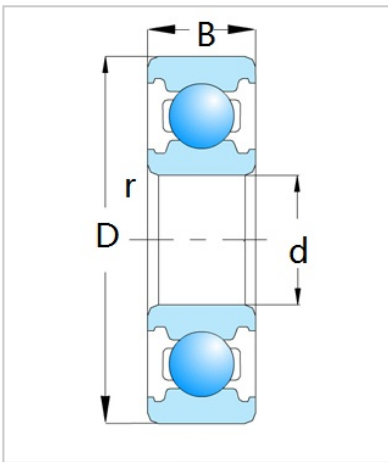

Deep Groove Ball Bearing

R Series-R8

Bearing Designation	R8
Dimension	
d	
in	1/2
d	
mm	12.700
D	
in	1-1/8
D	
mm	28.575
B	
in	0.25
B	
mm	6.35
rs min	
in	0.016
rs min	
mm	0.4
Weight	
Kg	18

HEBEI HUANSHENG BEARING CO., LTD-Tel:+86-0319-8541203-Email:hbhs@hbhsbearing.com-
www.hbhsbearing.com