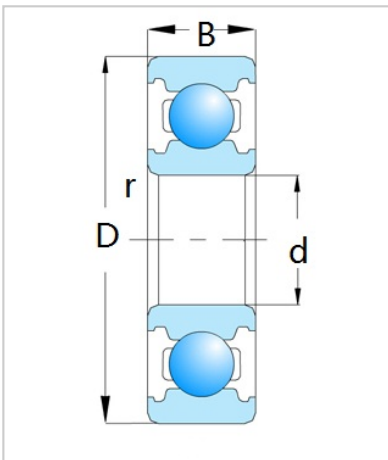

Deep Groove Ball Bearing

R Series-R8

Bearing Designation	R8
Dimension	
d	
in	1/2
d	
mm	12.700
D	
in	1-1/8
D	
mm	28.575
B	
in	0.25
B	
mm	6.35
rs min	
in	0.016
rs min	
mm	0.4
Weight	
Kg	18

HEBEI HUANSHENG BEARING CO., LTD-Tel:+86-0319-8541203-Email:hbhs@hbhsbearing.com-
www.hbhsbearing.com