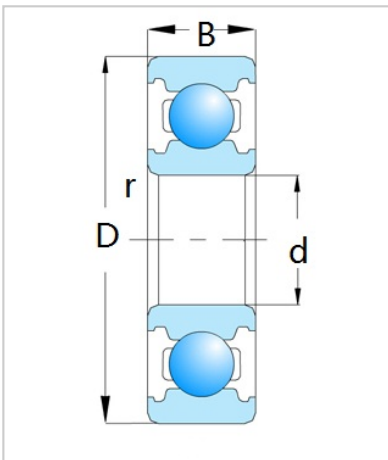

Deep Groove Ball Bearing

R Series-R6

Bearing Designation	<b>R6</b>
Dimension	
d	
in	3/8
d	
mm	9.525
D	
in	7/8
D	
mm	22.225
B	
in	0.2189
B	
mm	5.56
rs min	
in	0.016
rs min	
mm	0.4
Weight	
Kg	11

HEBEI HUANSHENG BEARING CO., LTD-Tel:+86-0319-8541203-Email:hbhs@hbhsbearing.com-  
www.hbhsbearing.com