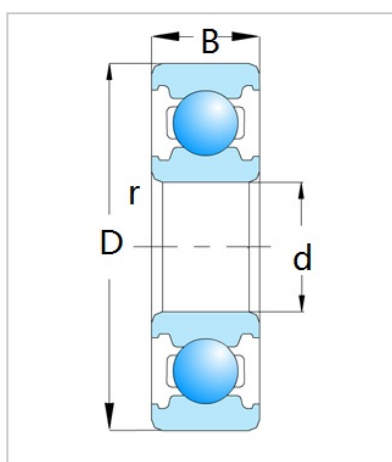

Deep Groove Ball Bearing

R Series-R6

Bearing Designation	R6
Dimension	
d	
in	3/8
d	
mm	9.525
D	
in	7/8
D	
mm	22.225
B	
in	0.2189
B	
mm	5.56
rs min	
in	0.016
rs min	
mm	0.4
Weight	
Kg	11

HEBEI HUANSHENG BEARING CO., LTD-Tel:+86-0319-8541203-Email:hbhs@hbhsbearing.com-
www.hbhsbearing.com