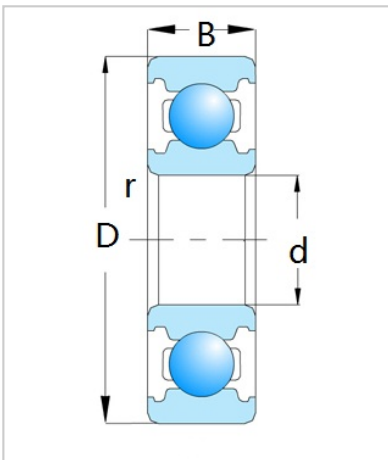

Deep Groove Ball Bearing

R Series-**R20**

Bearing Designation	<b>R20</b>
Dimension	
d	
in	1-1/4
d	
mm	31.750
D	
in	2-1/4
D	
mm	57.15
B	
in	0.3752
B	
mm	9.53
rs min	
in	0.031
rs min	
mm	0.8
Weight	
Kg	95