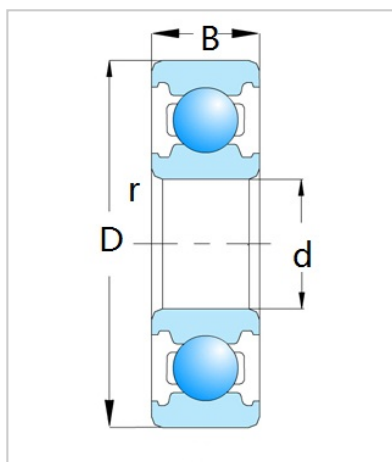

Deep Groove Ball Bearing

R Series-**R18**

Bearing Designation	R18
Dimension	
d	
in	1-1/8
d	
mm	28.575
D	
in	2-1/8
D	
mm	53.975
B	
in	0.3752
B	
mm	9.53
rs min	
in	0.031
rs min	
mm	0.8
Weight	
Kg	90

HEBEI HUANSHENG BEARING CO., LTD-Tel:+86-0319-8541203-Email:hbhs@hbhsbearing.com-
www.hbhsbearing.com