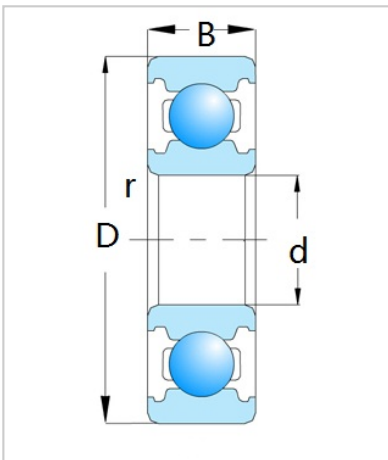

Deep Groove Ball Bearing

R Series-R14

Bearing Designation	R14
Dimension	
d	
in	7/8
d	
mm	22.225
D	
in	1-7/8
D	
mm	47.625
B	
in	0.3752
B	
mm	9.53
rs min	
in	0.031
rs min	
mm	0.8
Weight	
Kg	71

HEBEI HUANSHENG BEARING CO., LTD-Tel:+86-0319-8541203-Email:hbhs@hbhsbearing.com-
www.hbhsbearing.com