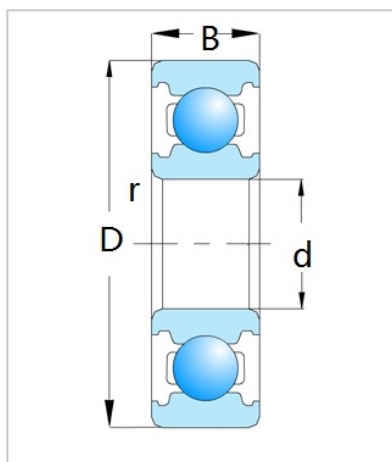

Deep Groove Ball Bearing

R Series-R12

Bearing Designation	<b>R12</b>
Dimension	
d	
in	3/4
d	
mm	19.050
D	
in	1-5/8
D	
mm	41.275
B	
in	0.3126
B	
mm	7.94
rs min	
in	0.031
rs min	
mm	0.8
Weight	
Kg	47

HEBEI HUANSHENG BEARING CO., LTD-Tel:+86-0319-8541203-Email:hbhs@hbhsbearing.com-  
www.hbhsbearing.com