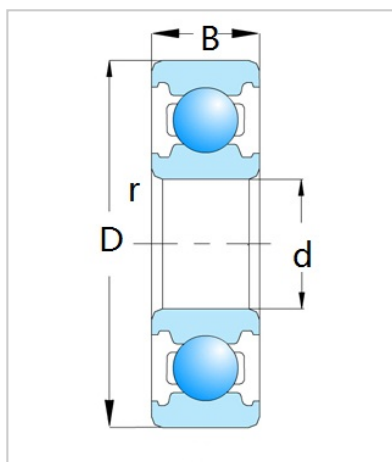

Deep Groove Ball Bearing

R Series-R10

Bearing Designation	R10
Dimension	
d	
in	5/8
d	
mm	15.875
D	
in	1-3/8
D	
mm	34.925
B	
in	0.2181
B	
mm	5.54
rs min	
in	0.031
rs min	
mm	0.8
Weight	
Kg	37

HEBEI HUANSHENG BEARING CO., LTD-Tel:+86-0319-8541203-Email:hbhs@hbhsbearing.com-
www.hbhsbearing.com