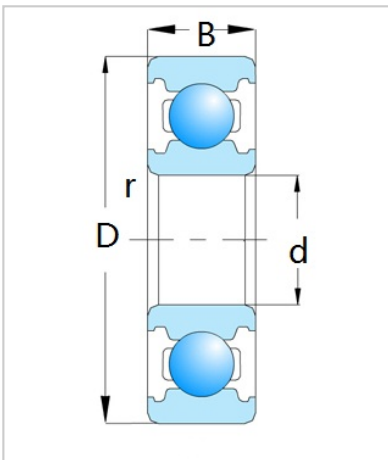

Deep Groove Ball Bearing

6900 Series-6938

Bearing Designation	6938
Dimension [mm]	
d	190
D	260
B	33
rs min	2
Basic load ratings (kN)	
Cr	113
Cor	127
Speed ratings (rpm)	
Grease	2300
Oil	2700
Weight (Kg)	4.98