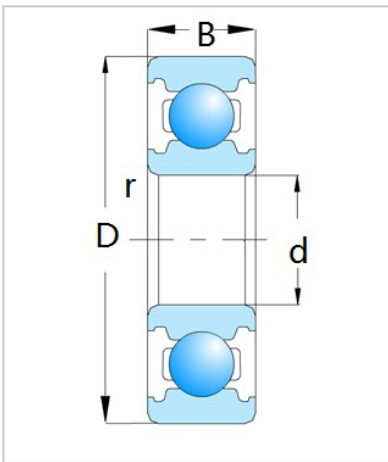

Deep Groove Ball Bearing

6900 Series-6928

Bearing Designation	6928
Dimension [mm]	
d	140
D	190
B	24
rs min	1.5
Basic load ratings (kN)	
Cr	66.5
Cor	71.5
Speed ratings (rpm)	
Grease	3200
Oil	3800
Weight (Kg)	1.62