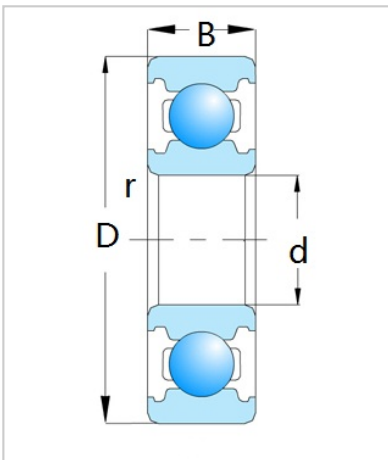

Deep Groove Ball Bearing

6900 Series-6926

Bearing Designation	6926
Dimension [mm]	
d	130
D	180
B	24
rs min	1.5
Basic load ratings (kN)	
Cr	65
Cor	67.5
Speed ratings (rpm)	
Grease	3500
Oil	4100
Weight (Kg)	1.52