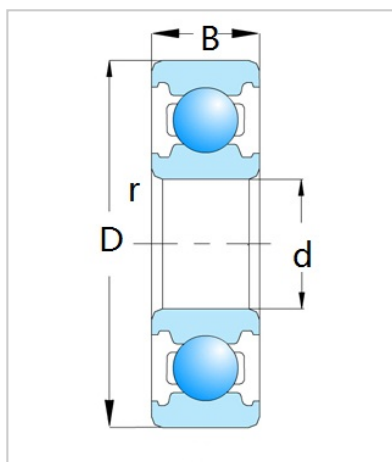

Deep Groove Ball Bearing

6900 Series-6920

Bearing Designation	6920
Dimension [mm]	
d	100
D	140
B	20
rs min	1.1
Basic load ratings (kN)	
Cr	41
Cor	39.5
Speed ratings (rpm)	
Grease	4500
Oil	5300
Weight (Kg)	0.785