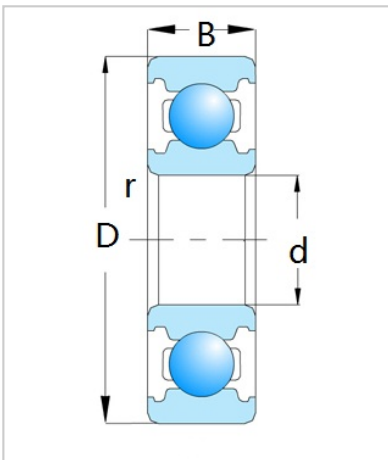

Deep Groove Ball Bearing

6900 Series-6919

Bearing Designation	<b>6919</b>
Dimension [mm]	
d	95
D	130
B	18
rs min	1.1
Basic load ratings (kN)	
Cr	33.5
Cor	33.5
Speed ratings (rpm)	
Grease	4800
Oil	5700
Weight (Kg)	0.579