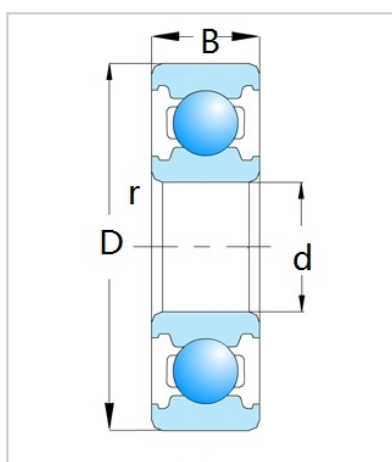

Deep Groove Ball Bearing

6900 Series-6912

Bearing Designation	6912
Dimension [mm]	
d	60
D	85
B	13
rs min	1
Basic load ratings (kN)	
Cr	16.4
Cor	14.3
Speed ratings (rpm)	
Grease	7600
Oil	8900
Weight (Kg)	0.193