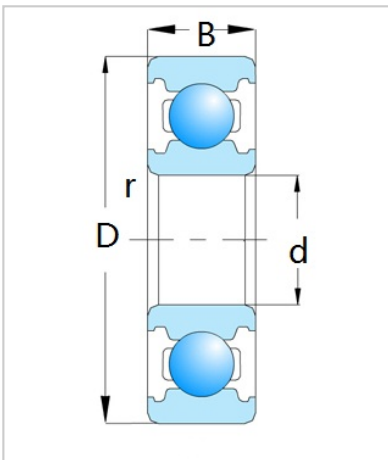

Deep Groove Ball Bearing

6900 Series-6908

Bearing Designation	6908
Dimension [mm]	
d	40
D	62
B	12
rs min	0.6
Basic load ratings (kN)	
Cr	12.2
Cor	8.9
Speed ratings (rpm)	
Grease	11000
Oil	13000
Weight (Kg)	0.11