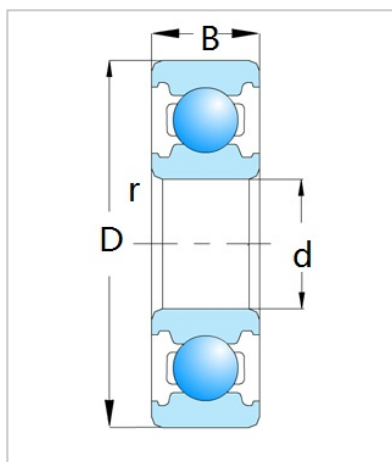

Deep Groove Ball Bearing

6900 Series-6906

| | |
|-------------------------|-------------|
| Bearing Designation | 6906 |
| Dimension [mm] | |
| d | 30 |
| D | 47 |
| B | 9 |
| rs min | 0.3 |
| Basic load ratings (kN) | |
| Cr | 7.25 |
| Cor | 5 |
| Speed ratings (rpm) | |
| Grease | 14000 |
| Oil | 17000 |
| Weight (Kg) | 0.048 |