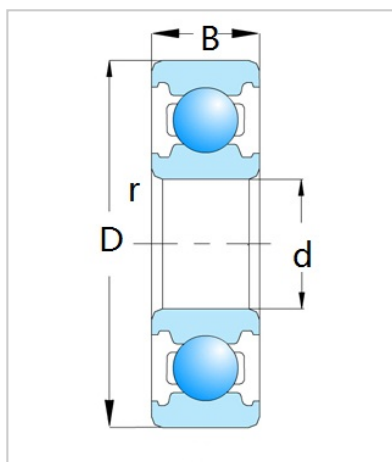

Deep Groove Ball Bearing

6900 Series-6906

Bearing Designation	6906
Dimension [mm]	
d	30
D	47
B	9
rs min	0.3
Basic load ratings (kN)	
Cr	7.25
Cor	5
Speed ratings (rpm)	
Grease	14000
Oil	17000
Weight (Kg)	0.048