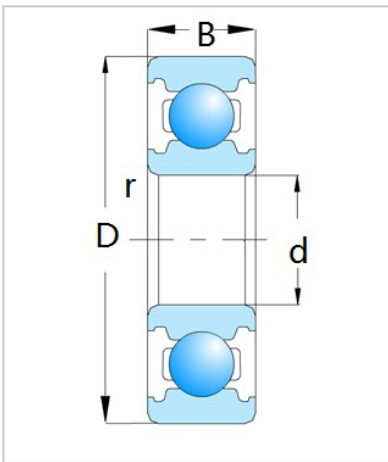

Deep Groove Ball Bearing

6900 Series-6904

Bearing Designation	6904
Dimension [mm]	
d	20
D	37
B	9
rs min	0.3
Basic load ratings (kN)	
Cr	6.4
Cor	3.7
Speed ratings (rpm)	
Grease	19000
Oil	23000
Weight (Kg)	0.036