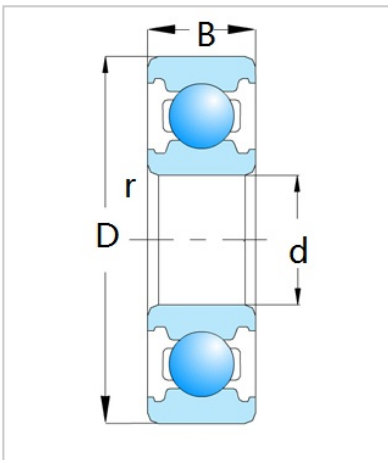

Deep Groove Ball Bearing

6900 Series-6901

Bearing Designation	<b>6901</b>
Dimension [mm]	
d	12
D	24
B	<b>6</b>
rs min	0.3
Basic load ratings (kN)	
Cr	2.89
Cor	1.46
Speed ratings (rpm)	
Grease	27000
Oil	32000
Weight (Kg)	0.011